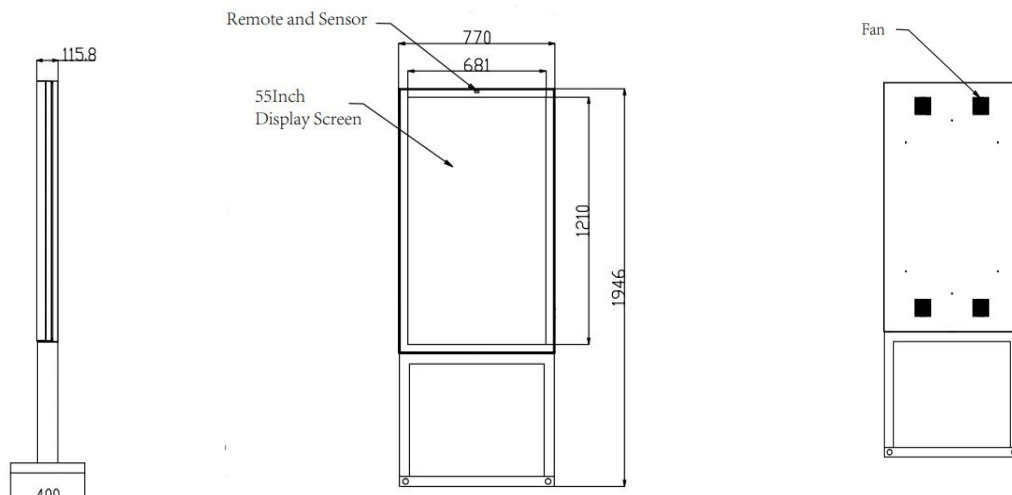

**Model no: YXD55S-DWX**

**55-inch outdoor floor standing display**

**Product Image**

**Product size**

**1950(H)\*770(W)\*140(T)mm**

**Application Pictures**

<p>Large screen accounted for 96%</p>	<p>HD playback</p>	<p>3000cd/m² high brightness display</p>
<p>Support Android/Windows system</p>	<p>Support horizontal or vertical screen playback</p>	<p>Split screen playback</p>
<p>Timer switch</p>	<p>Working temperature -20°C~70°C</p>	<p>IP66 waterproof and dustproof</p>

Product Characteristics		
1	Fully fit screen technology.	
2	Ultra-large screen-to-body ratio 96%;	
3	Protection grade IP55,Explosion-proof grade IK10;	
4	Industrial-grade bright screen and high temperature resistance;	
5	Military superconducting uniform temperature technology which can dissipates heat quickly.	
Display Screen		
6	LCD Screen	55 Inch TFT
7	Brightness	3000 cd/m <sup>2</sup>
8	Resolution	1920 * 1080
9	Display Area	1210*680mm
10	Contrast ratio	3000:1
11	Screen ratio	16:9
12	Response time	6ms
13	Lifespan	50000~60000h
14	Backlight	LED backlight
15	Point Distance	0.63*0.63
16	View angle	178°(H)/178°(V)
17	Display color	16.7M
Motherboard Scheme		
18	Motherboard	RK3288 quad-core, 2.0 Ghz Ram: 2 GB
19	Build-in Storage	EMMC 8G expandable 64G
20	Operating System	Android7.1
<b>Android Interface</b>		
<b>Accessories</b>	Manual, remote control, warranty card, certificate of conformity, Power Cord	
Product Structure		